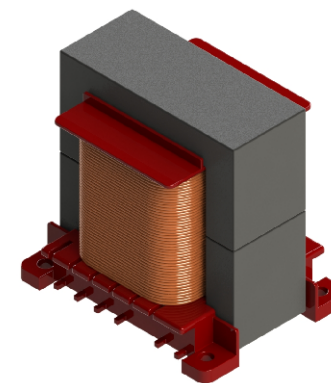

6

5

4

3

2

1

D

D

C

Top view

C

B

B

A

A

Bobbin material: PET FR530

EIS FER-130 E481059 compliant

EIS FER-155 E481059 compliant

Pełna dokumentacja techniczna oraz materiały pomocnicze dla projektantów www.feryster.pl

FERYSTER
ul. Traugutta 4, 68-120 IŁOWA
info@feryster.pl

NR RYSUNKU

E65-K-V-BP-POLFER

A4

SKALA:1:2

ARKUSZ 1 Z 1

6

5

4

3

2

1